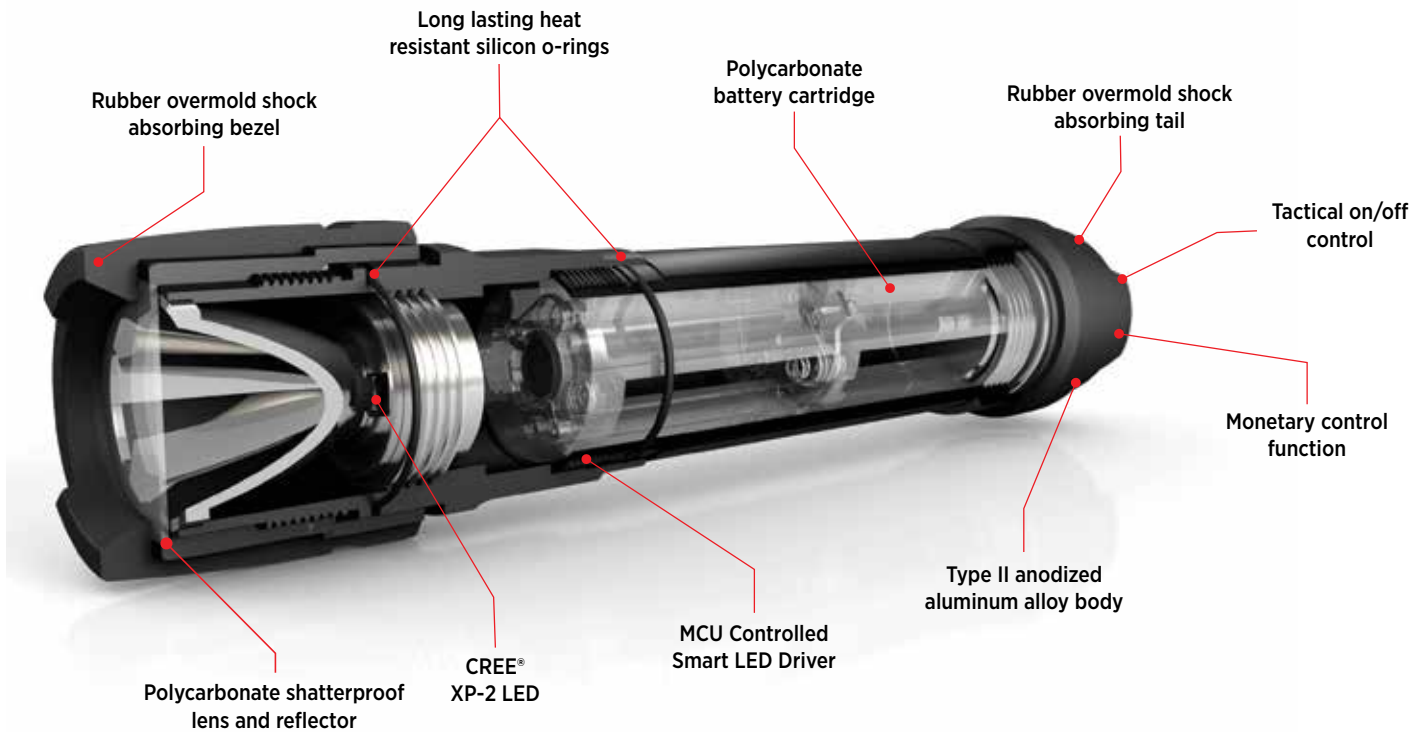

VIRTUALLY INDESTRUCTIBLE

BRAVE. BOLD. BRASH.

Virtually Indestructible lights offer bright, long-lasting light with a life-time guarantee and impressive drop tests.

WORK LIGHTS

VIRTUALLY INDESTRUCTIBLE LIGHTS

Stock # / SKU	Description	Lumens	Runtime	Beam distance	Batteries included	Case Qty.
DIY3AAA-BE	RAYOVAC® Workhorse™ Pro (3) AAA LED Virtually Indestructible Flashlight	250Hi/20Lo	3Hi/39Lo	171Hi/49Lo	3 AAA	4
DIYSP6AA-BA	RAYOVAC® Workhorse™ Pro (6) AA LED Virtually Indestructible Spotlight	670Hi/80Lo	8Hi/40Lo	440Hi/164Lo	6 AA	2

DIY3AAA-BE

DIYSP6AA-BA

VIRTUALLY INDESTRUCTIBLE LIGHTS

Stock # / SKU	Description	Lumens	Runtime	Beam distance	Batteries included	Case Qty.
DIY3AAA-B BULKA	RAYOVAC® Workhorse™ Pro (3) AAA LED Virtually Indestructible Flashlight	250Hi/20Lo	3Hi/39Lo	171Hi/49Lo	3 AAA	12
DIY2AA-BTA	RAYOVAC® Workhorse™ Pro (2) AA LED Virtually Indestructible Flashlight	300Hi/70Lo	2Hi/12Lo	161Hi/85Lo	2 AA	4
DIY6AA-BXTA	RAYOVAC® Workhorse™ Pro (6) AA LED Virtually Indestructible Flashlight	450Hi/45Lo	4Hi/25Lo	250Hi/85Lo	6 AA	4
DIYSW4AA-BXA	RAYOVAC® Workhorse™ Pro (4) AA LED Virtually Indestructible Swivel Light	200Hi/40Lo	4Hi/16Lo	80Hi/30Lo	4 AA	2
DIYPHL3AAA-BTA	RAYOVAC® Workhorse™ Pro (3)AAA LED Virtually Indestructible Headlight	180Hi/50Lo	5Hi/17Lo	136Hi/114Lo	3 AAA	4
DIYHPL3AAA-BTA	RAYOVAC® Workhorse™ Pro (3) AAA LED Virtually Indestructible Headlight	3Hi/60Lo	35Hi/14Lo	150Hi/75Lo	3 AAA	4
DIYLN3D-BA	RAYOVAC® Workhorse™ Pro (3) D LED Virtually Indestructible Lantern	530Hi/68Lo	40Hi/260Lo	13Hi/4.5Lo	3 D	4

Professional grade hands-free headlights, spots, flood and more, all with high performance LEDs.

ROUGHNECK™

Stock # / SKU	Description	Lumens	Runtime	Beam distance	Batteries included	Case Qty.
RN3AAA-BA	RAYOVAC® RoughNeck™ (3)AAA LED Tactical Spot-to-Flood Flashlight	260Hi/105Lo	3Hi/5Lo	155Hi/113Lo	3AAA	4
RNHL3AAA-BE	RAYOVAC® RoughNeck™ (3)AAA LED Multi-Use Spot-to-Flood Headlight	80	8	99	3AAA	4